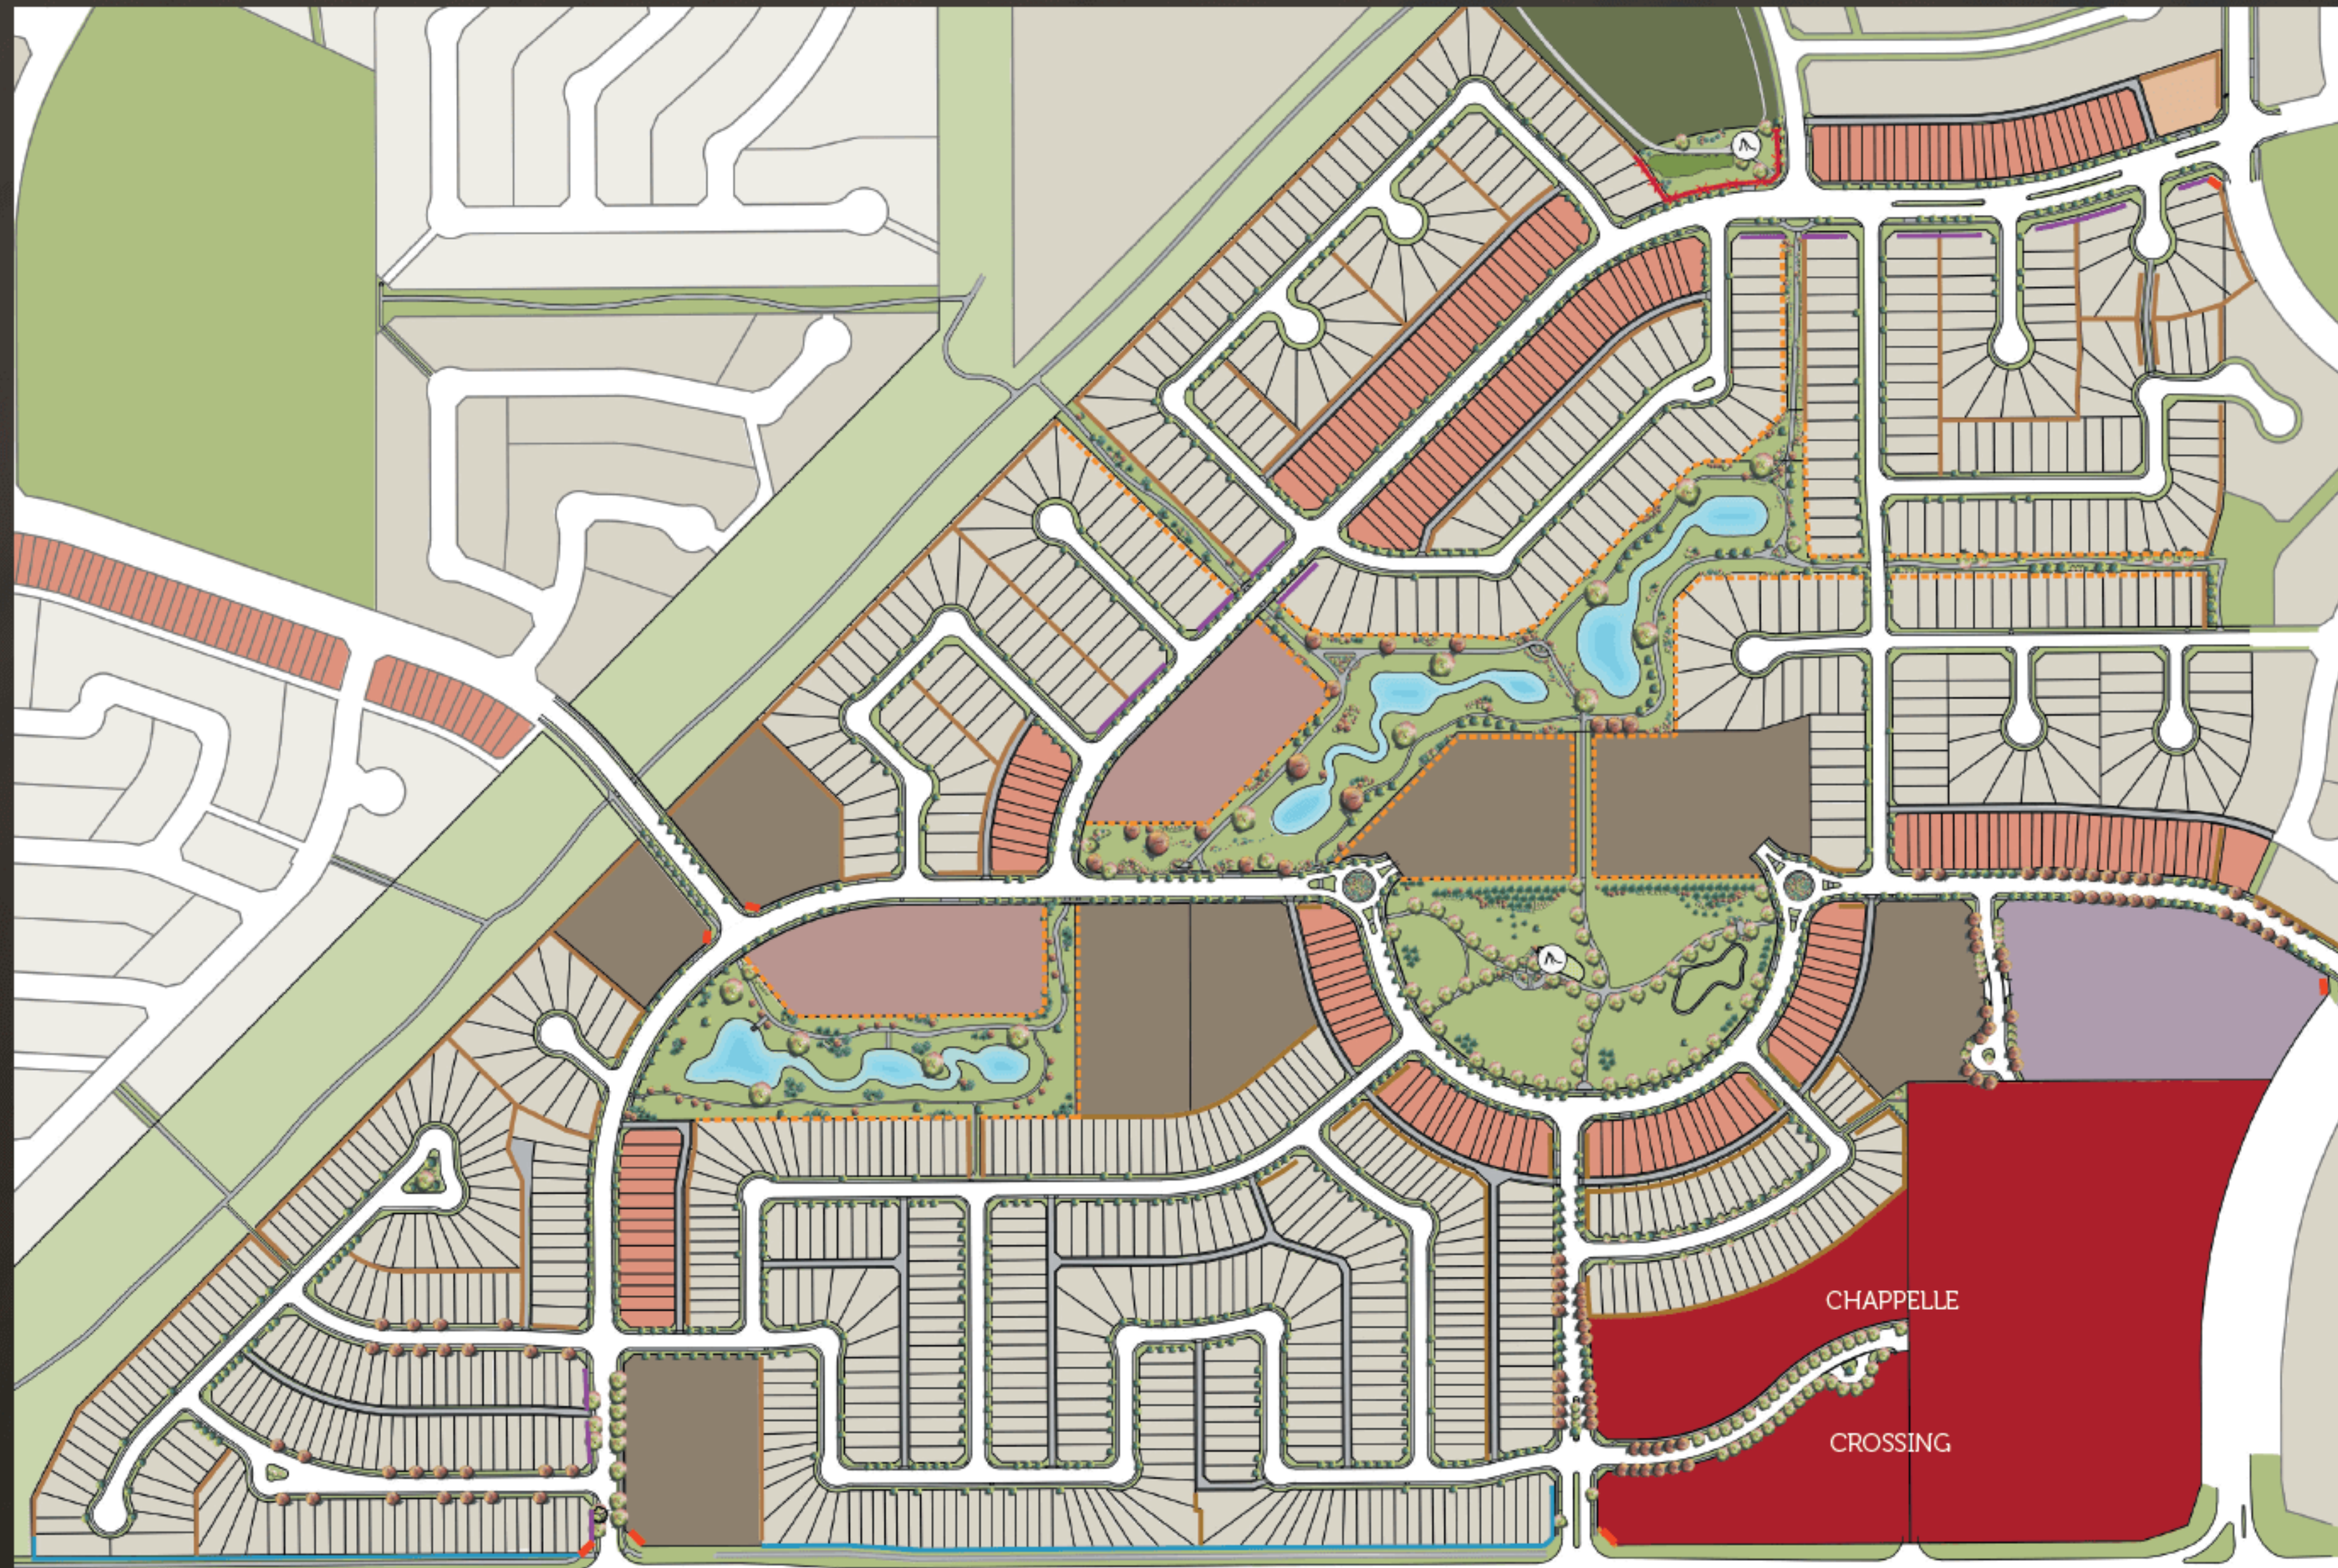

Creekwood Overall Fence Plan

LEGEND

- Fence with Columns
- Noise Attenuation Fence
- Post and Rail Fence
- Wood Screen Fence
- Chain Link Fence
- Entrance Feature

This plan is prepared as an information plan for prospective purchasers and is subject to change. Lot dimensions are in feet and rounded, and should be verified with a registered plan. Location of street furniture and landscaping are approximate and should be verified on site.